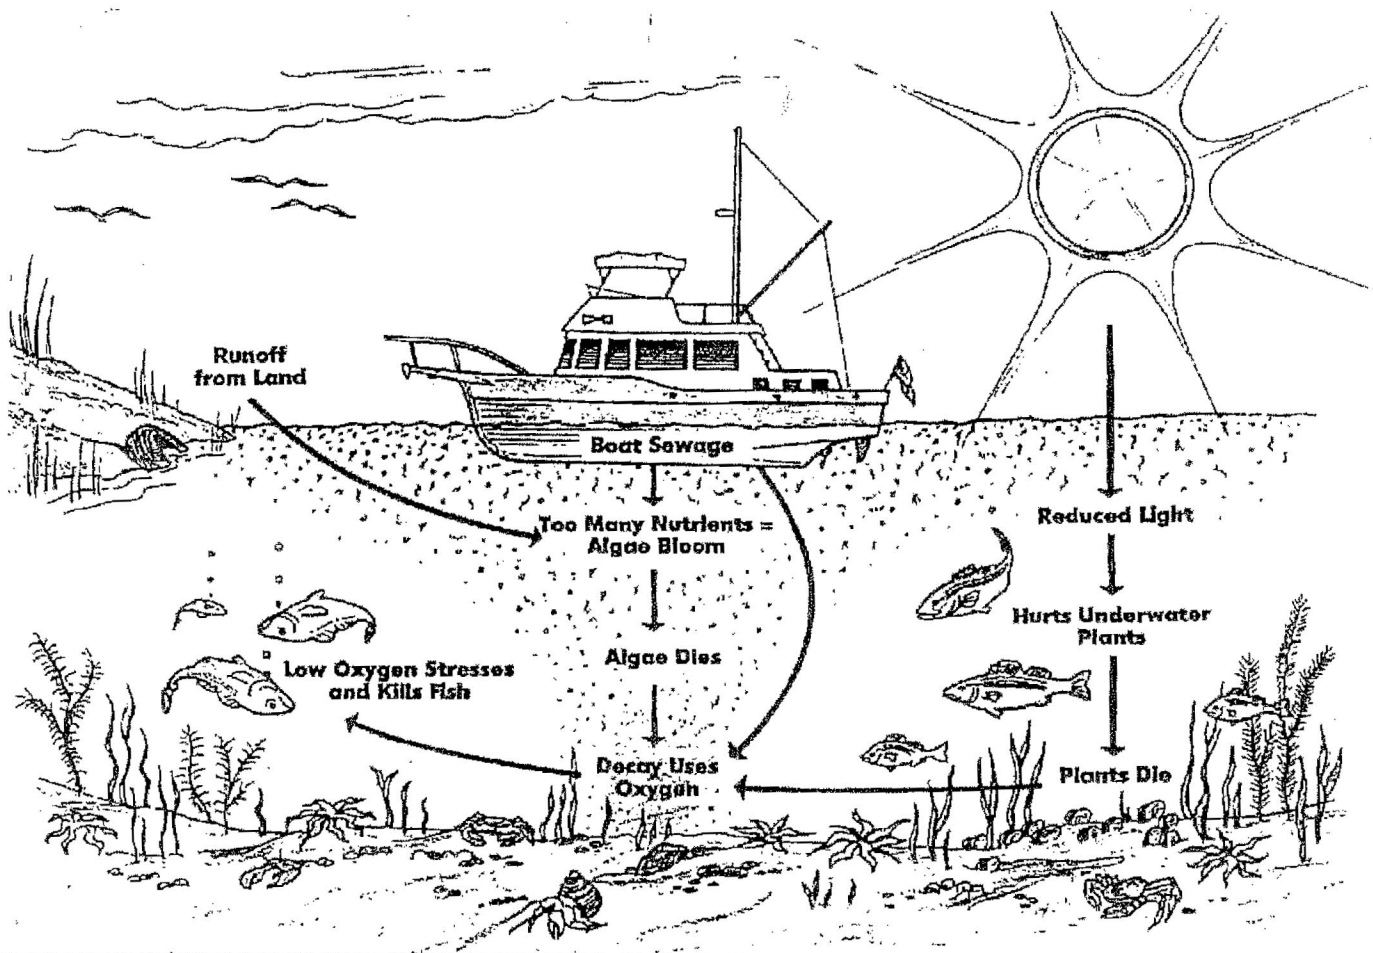

# Lower Connecticut River Pumpout Boat

Why it is important to off-load to a Pumpout Boat for  
off-loading into a landside sewer system

Operating Memorial Day thru the end of October

For appointments:

Call the boat at (860) 463-9753

or

Hail on VHF Chnl 72

or

Fly the provided orange pennant

Sponsored by the Town of Essex.. Managed by the Essex and Chester Harbor Management Commissions.  
Funded by the Federal Clean Vessel Act and Sport Fish Restoration Program.  
Administered by the Connecticut Department of Energy and Environmental Protection.